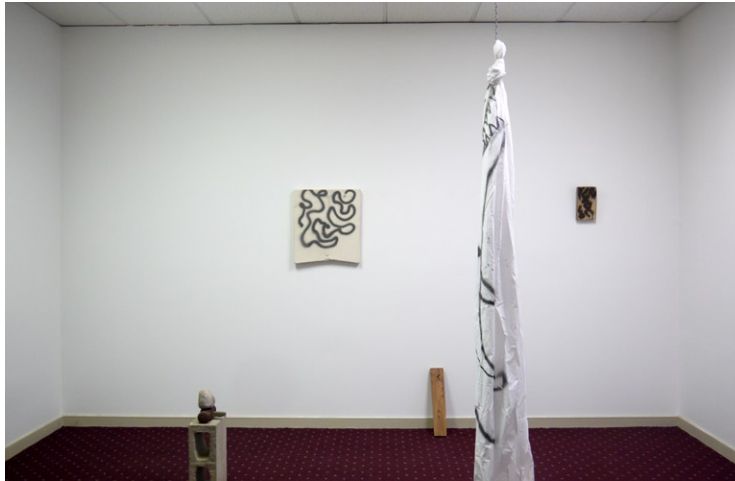

Bush
Acrylic, oil and shot on canvas, 17 x 18", 2014

Man
Steel and rock, 6 x 5.5 x 6", 2016

Seconds
Acrylic and shot on canvas, 18 x 20", 2014

Board
Cedar and found nail, 1.5 x 3.5 x 18", 2014

World of Snakes
Found wood, oil and crushed pottery, 1.25 x 5.25 x 9", 2016

Cover
Enamel on linen, 8 x 9", 2016

Honeymoon
Paper, marker, photo print, 10.5 x 12", 2015

Your Trash
Concrete, spraypaint, native pottery sherds, 13.25 x 8.25 x 1.25", 2014

B: Title : Waves
Oil, pigment and rabbit skin glue on canvas, 9 x 9", 2014

§

#FFFHEX (09/2016-09/2017) was a contemporary art gallery in the small town of Mathews, VA on Virginia's rural middle peninsula. The gallery presented rotating exhibitions of painting and sculpture featuring work by local, national and international artists. The gallery's name #FFFHEX plays on the graphic designer's hexadecimal colors, referring to the "white cube" philosophy of presenting artwork in a dedicated environment that is free from distraction.