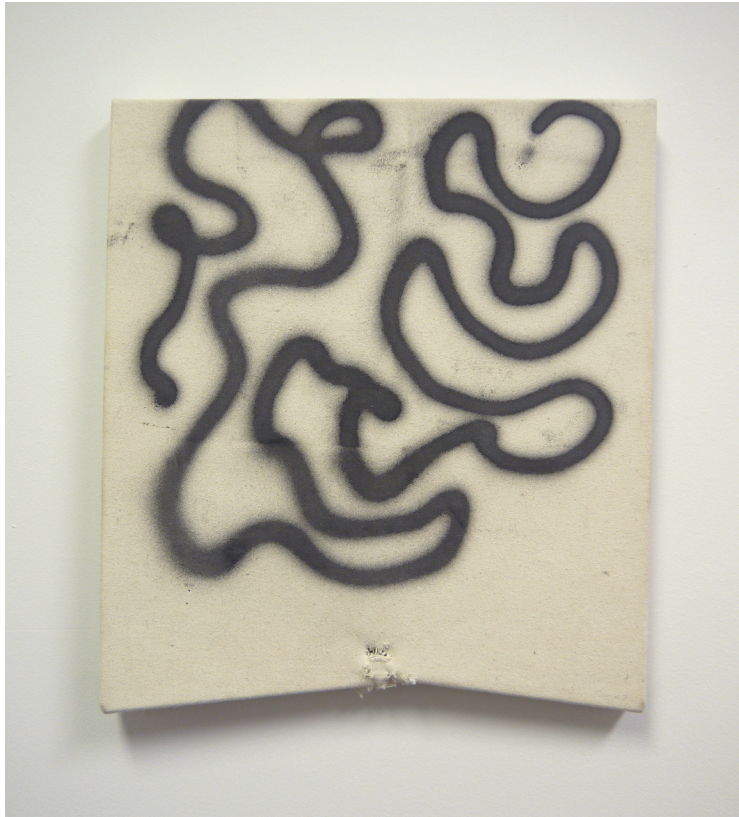

Installation View

Dead Shark 2
Spraypaint and sheet, Dimensions variable, 2015

Bush
Acrylic, oil and shot on canvas, 17 x 18", 2014

Base
Spraypaint, wood, concrete, 10 x 10 x 20", 2016

B: Title : Waves
Oil, pigment and rabbit skin glue on canvas, 9 x 9", 2014

Man
Steel and rock, 6 x 5.5 x 6", 2016

Seconds
Acrylic and shot on canvas, 18 x 20", 2014

Your Trash
Concrete, spraypaint, native pottery sherds, 13.25 x 8.25 x 1.25", 2014

Honeymoon
Paper, marker, photo print, 10.5 x 12", 2015

Board
Cedar and found nail, 1.5 x 3.5 x 18", 2014

World of Snakes
Found wood, oil and crushed pottery, 1.25 x 5.25 x 9", 2016

Cover
Enamel on linen, 8 x 9", 2016